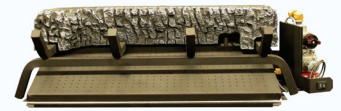

Gas Logs - Vented

Prices Reflect 3/1/22 Pricing

Elite Radiant Vented Burners and Log

MODEL NUMBER	DESCRIPTION	LIST PRICE
Match Light (Radco Certified)		
BFL2124MTN	21/24" Match Light Burner, 55,000 btu - NG	\$734.00
BFL30MTN	30" Match Light Burner, 65,000 btu - NG	\$759.00
Manual Safety Pilot (UL Certified)		
BFM2124MTN	21/24" Manual Safety Pilot Burner, 55,000 btu - NG	\$864.00
BFM30MTN	30" Manual Safety Pilot Burner, 65,000 btu - NG	\$899.00
Millivolt with On/Off switch (UL Certified)		
BFR2124MTN	21/24" Millivolt Burner, 55,000 btu - NG	\$979.00
BFR30MTN	30" Millivolt Burner, 65,000 btu - NG	\$1,019.00
Millivolt with Variable Remote Control (UL Certified)		
BFR2124RN	21/24" Hi/Lo Remote Burner, 55,000 btu - NG	\$1,289.00
BFR30RN	30" Hi/Lo Remote Burner, 65,000 btu - NG	\$1,319.00

Elite Radiant Burner

Features:

- Available in Radco or UL Certified
- Ship as NG, must order conversion kit for LP
- 5/8" Grate
- Embers, Lava Rock, Flex Line and Fittings
- Not ANSI Certified

Must Choose Logs to Complete Set.